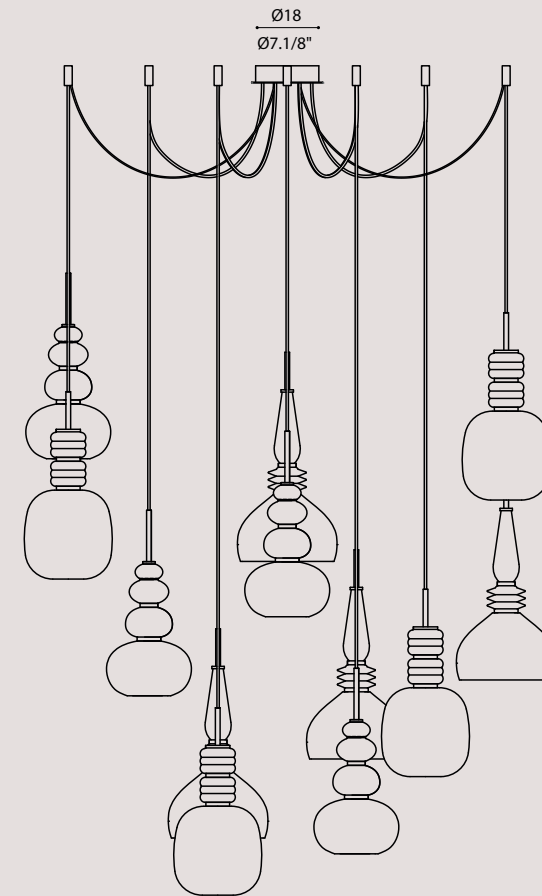

CARNIVAL design L4B

[En] > Suspension lamp collection in blown glass.
Glass available transparent or colored.
Metal frames in brushed gold finish.

[It] > Collezione di lampada a sospensioni in vetro soffiato.
Vetro disponibile trasparente o colorato.
Metal frames in brushed gold finish.

2x
CARS01LBCRX 1
CARS01LBB LX 2

2x
CARS01LACRX 1
CARS01LAVEX 2

2x
CARS01LCCR X 1
CARS01LCMO X 2

6 x E27 SUITABLE FOR LED LAMPS

CARNIVAL SO COMPO 12L

Composizione / Composition

1x
COMPO12LBC
white RAL 9010 canopy/
rosone bianco RAL 9010
COMPO12LOS
brushed gold canopy/
rosone oro spazzolato*