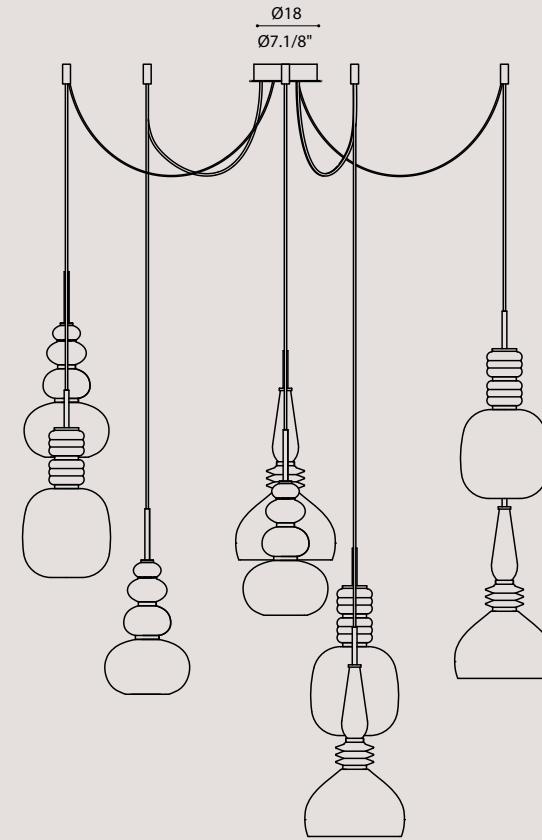

CARNIVAL design L4B

[En] > Suspension lamp collection in blown glass.
Glass available transparent or colored.
Metal frames in brushed gold finish.

[It] > Collezione di lampada a sospensioni in vetro soffiato.
Vetro disponibile trasparente o colorato.
Metal frames in brushed gold finish.

2 COLORED CRYSTAL

1x
CARS01LACRX 1
CARS01LAVEX 2

1x
CARS01LCCR X 1
CARS01LCMO X 2

3 x E27 SUITABLE FOR LED LAMPS

CARNIVAL SO COMPO 9L

1 CLEAR CRYSTAL

Composizione / Composition

1x
COMPO9LBC
white RAL 9010 canopy/
rosone bianco RAL 9010
COMPO9LOS
brushed gold canopy/
rosone oro spazzolato*