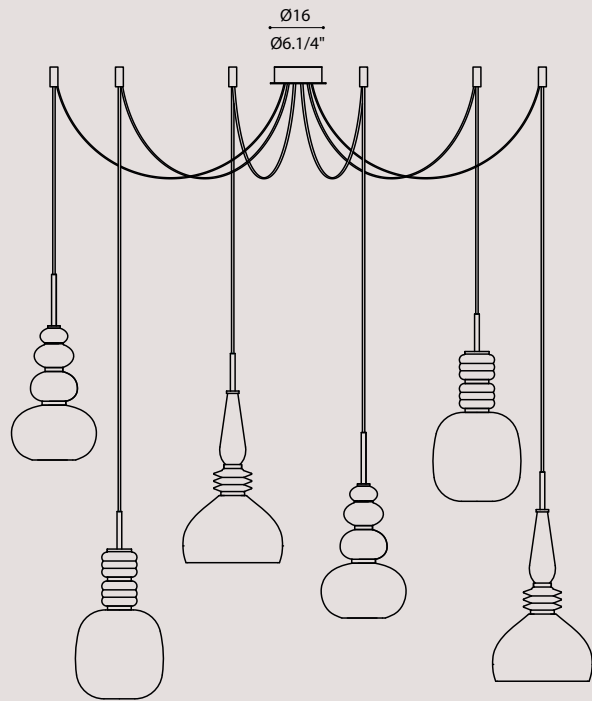

CARNIVAL design L4B

[En] > Suspension lamp collection in blown glass.
Glass available transparent or colored.
Metal frames in brushed gold finish.

[It] > Collezione di lampada a sospensioni in vetro soffiato.
Vetro disponibile trasparente o colorato.
Metal frames in brushed gold finish.

3x
CARS01LBCRX 1
CARS01LBB LX 2

2 COLORED CRYSTAL

3x
CARS01LACRX 1
CARS01LAVEX 2

3x
CARS01LCCR X 1
CARS01LCMO X 2

9 x E27 SUITABLE FOR LED LAMPS

CARNIVAL SO COMPO 6L

Composizione / Composition

1x
COMPO6LBC
white RAL 9010 canopy/
rosone bianco RAL 9010
COMPO6LOS
brushed gold canopy/
rosone oro spazzolato*

2x
CARS01LBCRX 1
CARS01LBB LX 2

2x
CARS01LACRX 1
CARS01LAVEX 2

2x
CARS01LCCR X 1
CARS01LCMO X 2

6 x E27 SUITABLE FOR LED LAMPS

CARNIVAL SO COMPO 12L

Composizione / Composition

1x
COMPO12LBC
white RAL 9010 canopy/
rosone bianco RAL 9010
COMPO12LOS
brushed gold canopy/
rosone oro spazzolato*