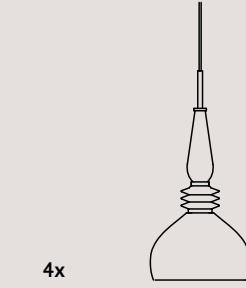

2x
CARS01LBCRX 1
CARS01LBB LX 2

2x
CARS01LACRX 1
CARS01LAVEX 2

2x
CARS01LCCR X 1
CARS01LCMO X 2

6 x E27 SUITABLE FOR LED LAMPS

CARNIVAL SO COMPO 12L

Composizione / Composition

1x
COMPO12LBC
white RAL 9010 canopy/
rosone bianco RAL 9010
COMPO12LOS
brushed gold canopy/
rosone oro spazzolato*