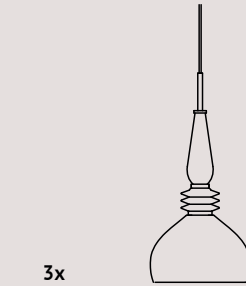

3x
CARS01LBCRX 1
CARS01LBB LX 2