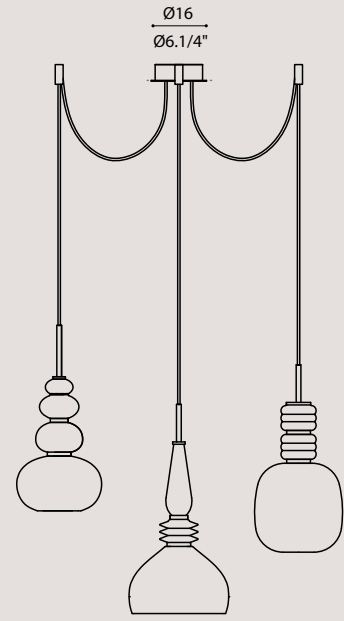

CARNIVAL design L4B

CARNIVAL SO COMPO 3L

1 CLEAR CRYSTAL

Composizione / Composition

1x
COMPO3LBC
white RAL 9010 canopy/
rosone bianco RAL 9010
COMPO3LOS
brushed gold canopy/
rosone oro spazzolato*

1x
CARS01LBCRX 1
CARS01LBB LX 2

2 COLORED CRYSTAL

1x
CARS01LACRX 1
CARS01LAVEX 2

1x
CARS01LCCR X 1
CARS01LCMO X 2

3 x E27 SUITABLE FOR LED LAMPS